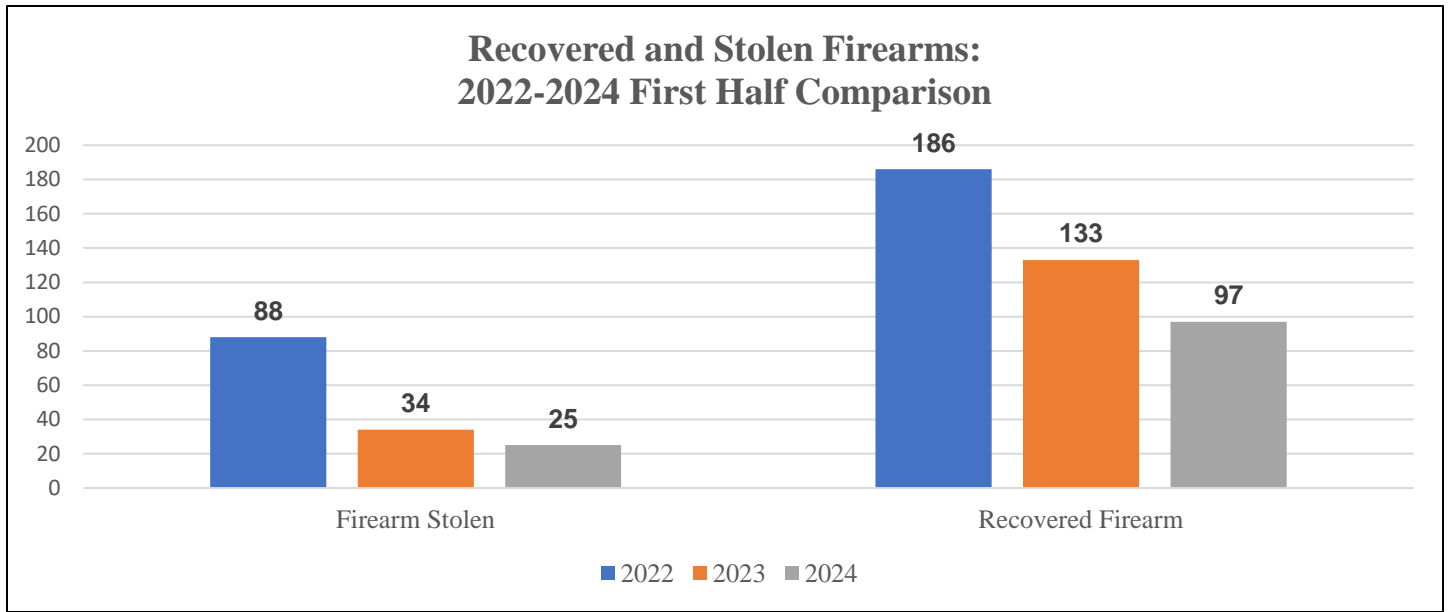

Stolen And Recovered Firearms