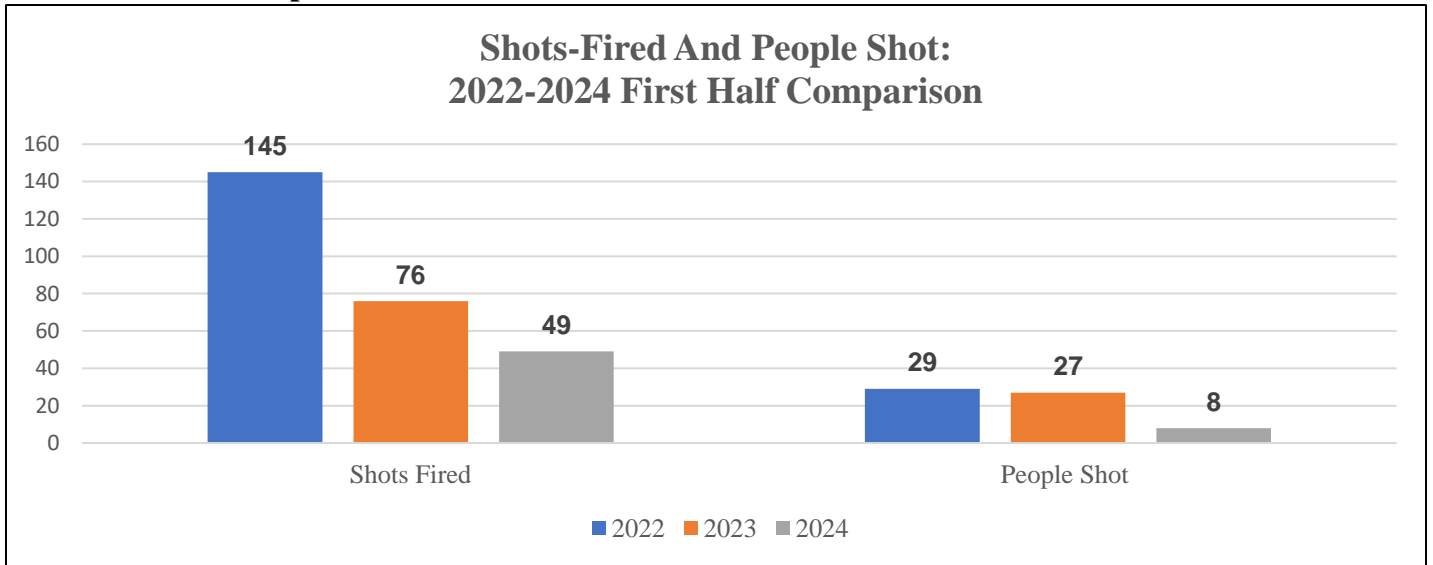

Shots-Fired And People Shot