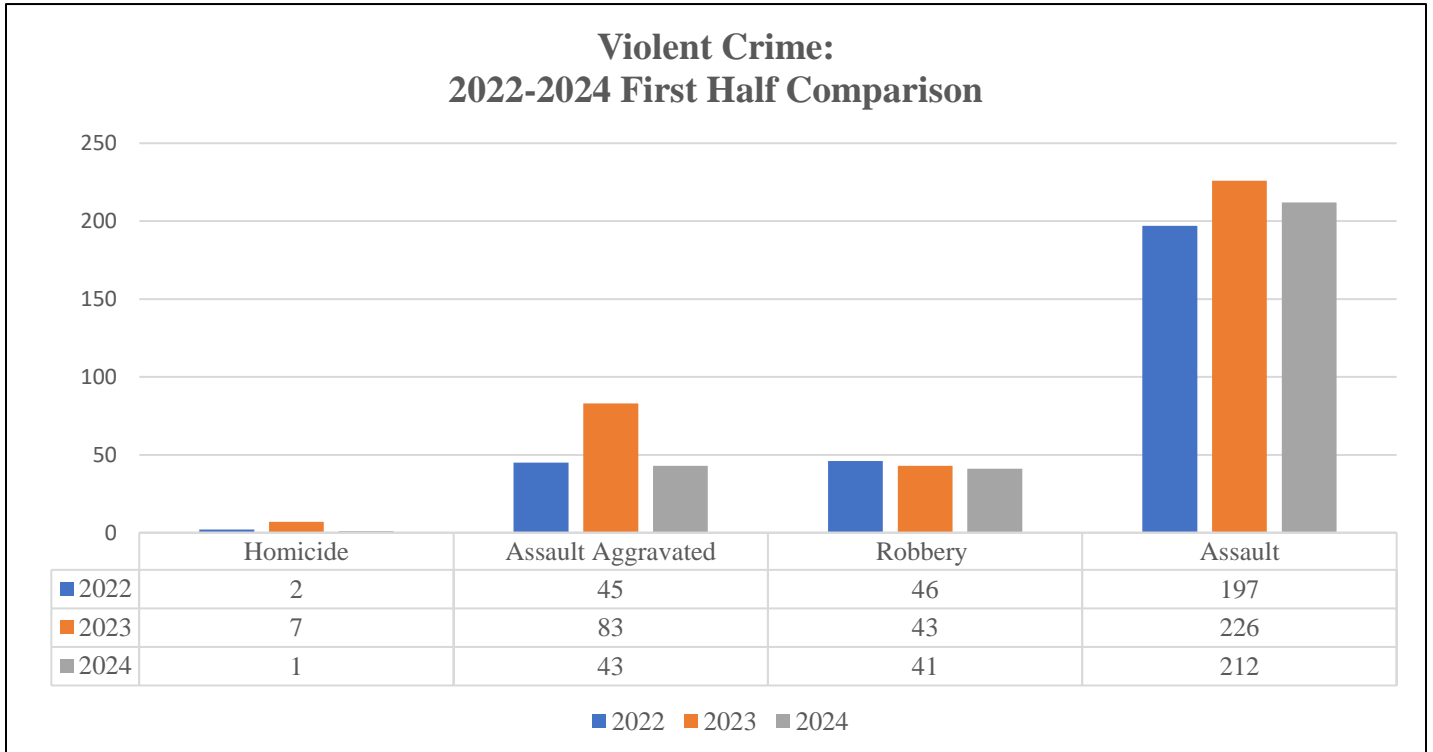

# CITY OF ERIE POLICE DEPARTMENT

**1<sup>st</sup> – 2<sup>nd</sup> Quarter Data Comparison: 2022-2024**  
 July 1, 2024

## Violent Crime